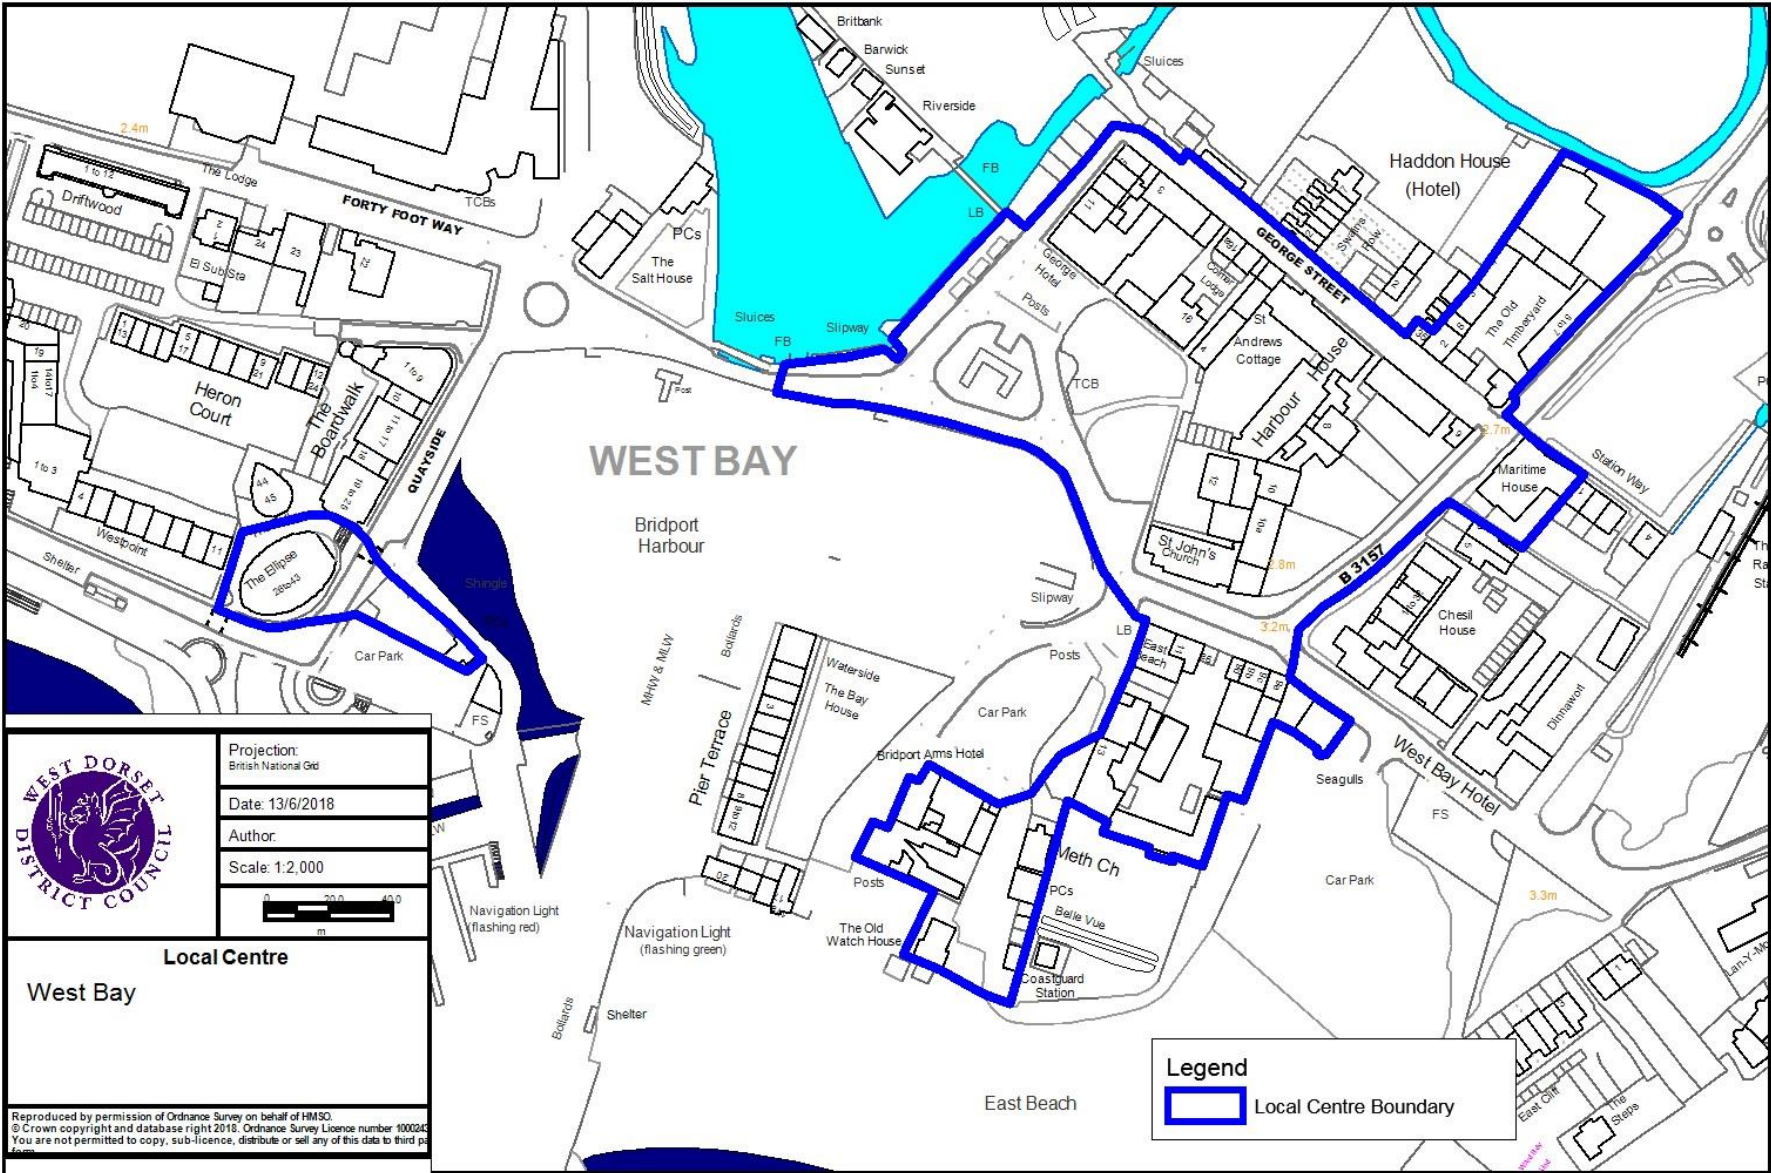

Appendix 6 - Annex 3

Additional Local Centre Maps

	Projection: British National Grid
	Date: 26/2/2018
	Author: NC
	Scale: 1:1,250
	
Local Centres Chickerell	
<small> Reproduced by permission of Ordnance Survey on behalf of HMSO. © Crown copyright and database right 2018. Ordnance Survey Licence number 100040307. You are not permitted to copy, sub-licence, distribute or sell any of this data to third parties in any form. </small>	

Legend
 Local Centre Boundary

 Weymouth & Portland Borough Council	Projection: British National Grid
	Date: 13/6/2018
	Author: NC
	Scale: 1:1,250

Local Centres

South Hill Centre

Legend

 Local Centre Boundary

Legend
 Local Centre Boundary

 Weymouth & Portland Borough Council	Projection: British National Grid
	Date: 13/6/2018
	Author: NC
	Scale: 1:2,000 

Local Centre
 Portland Road, Wyke Regis

Reproduced by permission of Ordnance Survey on behalf of HMSO.
 © Crown copyright and database right 2018. Ordnance Survey Licence number 100024307.
 You are not permitted to copy, sub-licence, distribute or sell any of this data to third parties in any form.

Legend

 Local Centre Boundary

Weymouth & Portland
 Borough Council

Projection: British National Grid
Date: 13/6/2018
Author: NC
Scale: 1:1,000

Local Centre
 Fortuneswell, Portland

Legend

 Local Centre Boundary