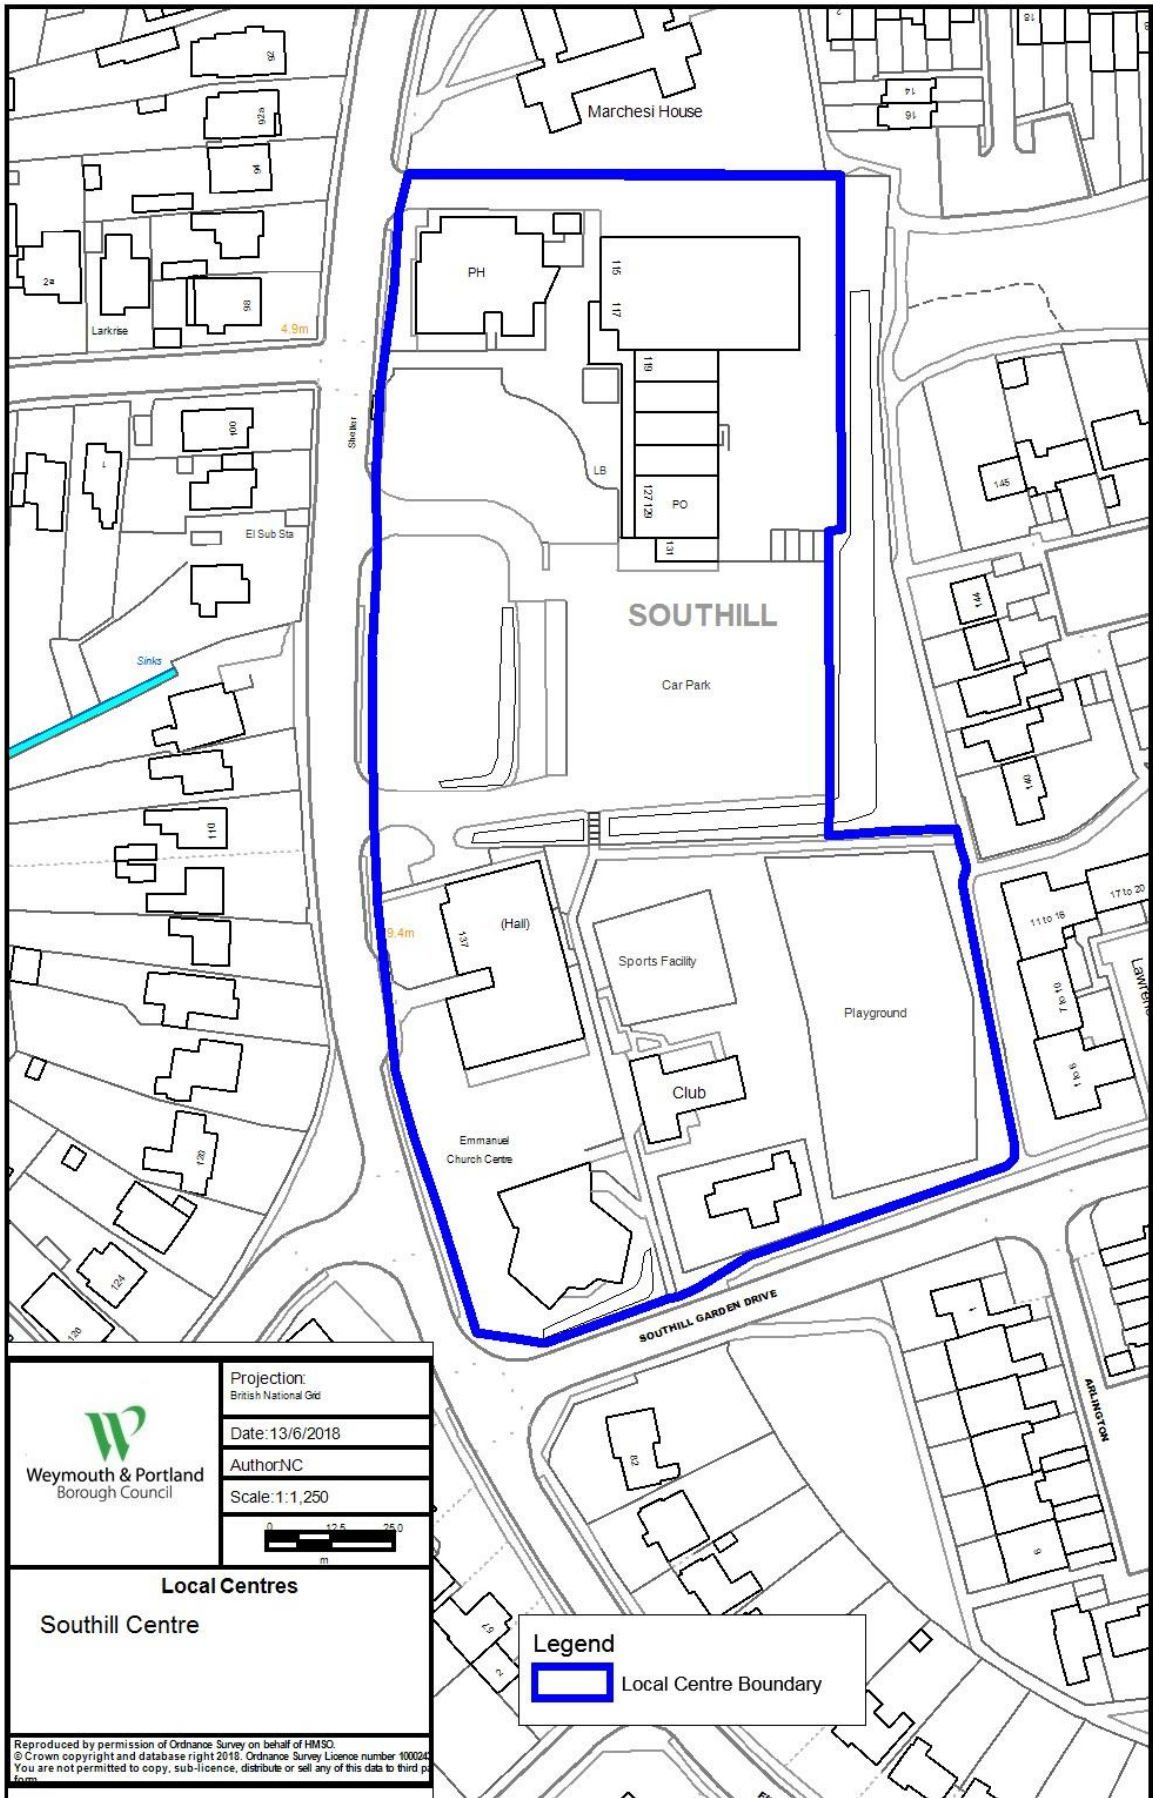

Weymouth & Portland Borough Council	Projection: British National Grid
	Date: 13/6/2018
	Author: NC
	Scale: 1:1,250

Local Centres

South Hill Centre

Legend

Local Centre Boundary