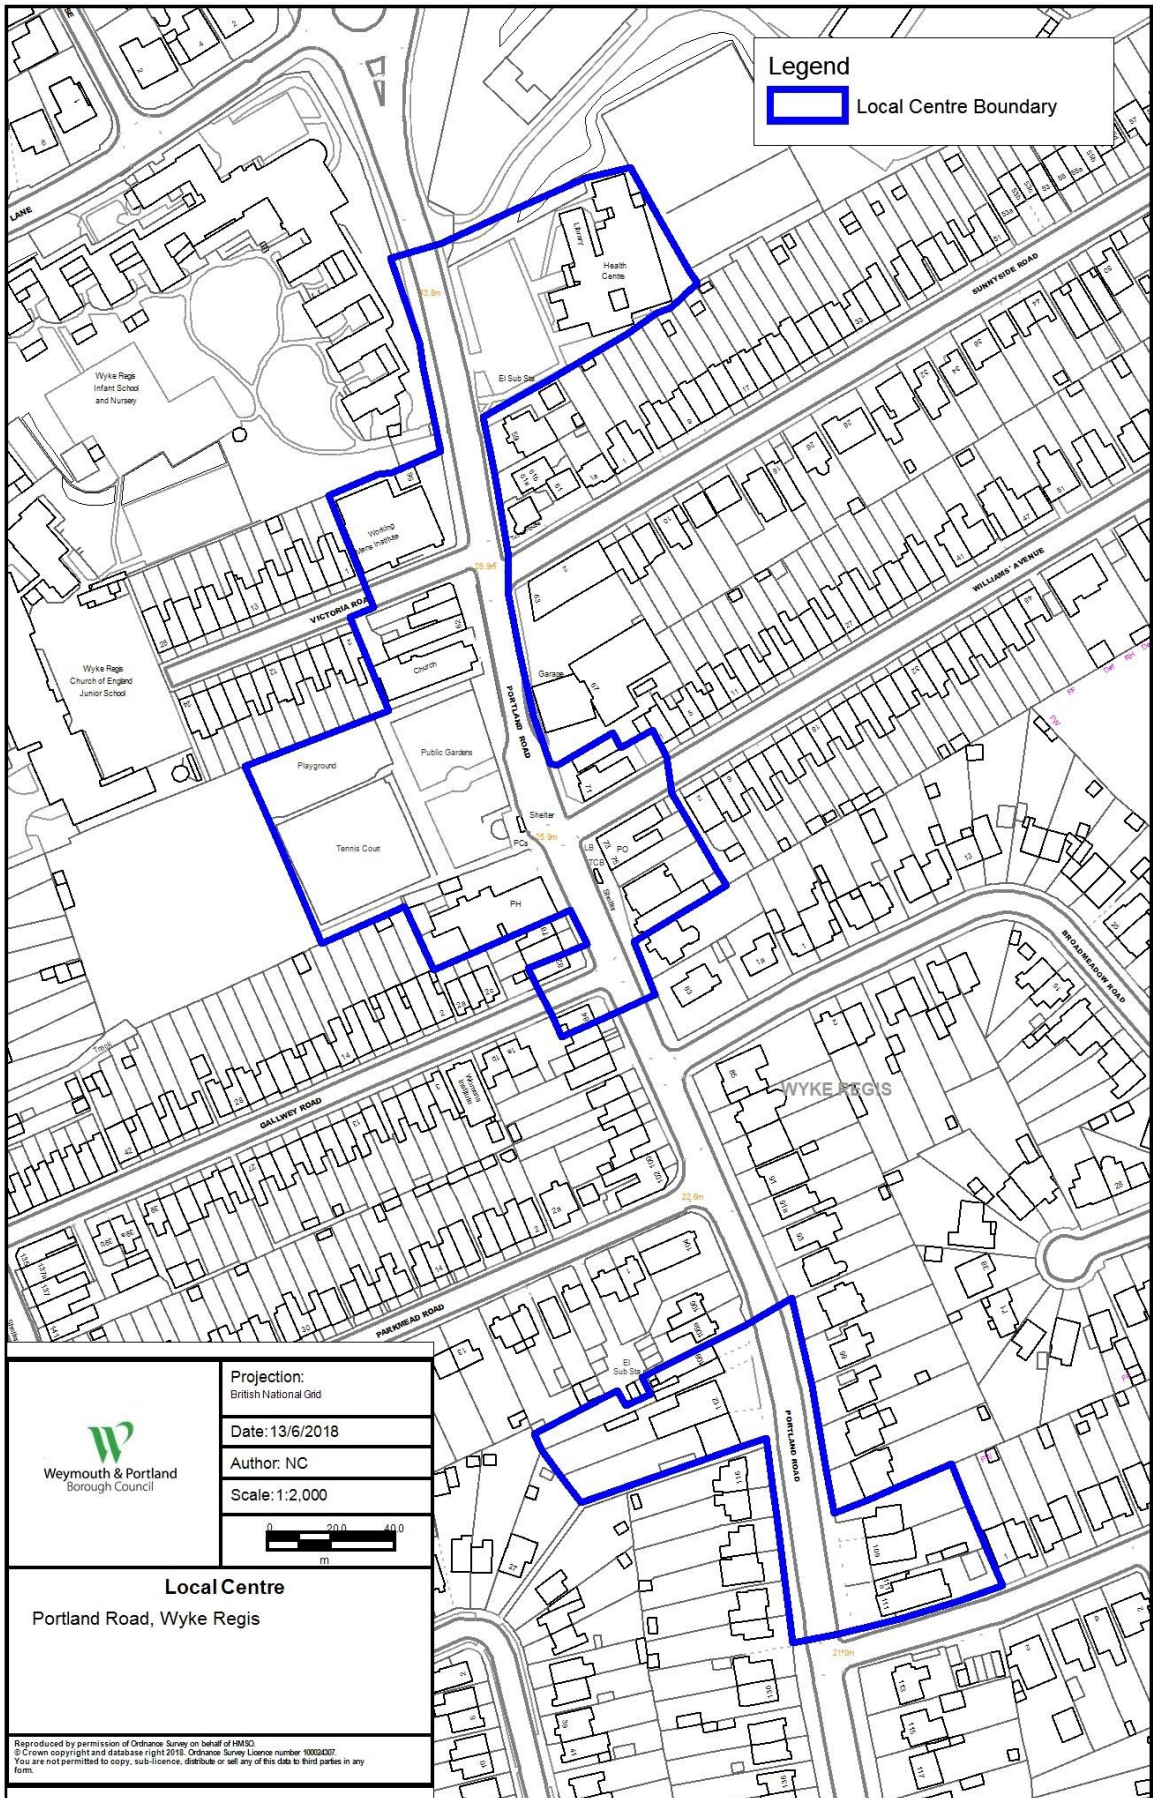

Legend
Local Centre Boundary

  Weymouth & Portland Borough Council	Projection: British National Grid
	Date: 13/6/2018
	Author: NC
	Scale: 1:2,000

Local Centre
Portland Road, Wyke Regis