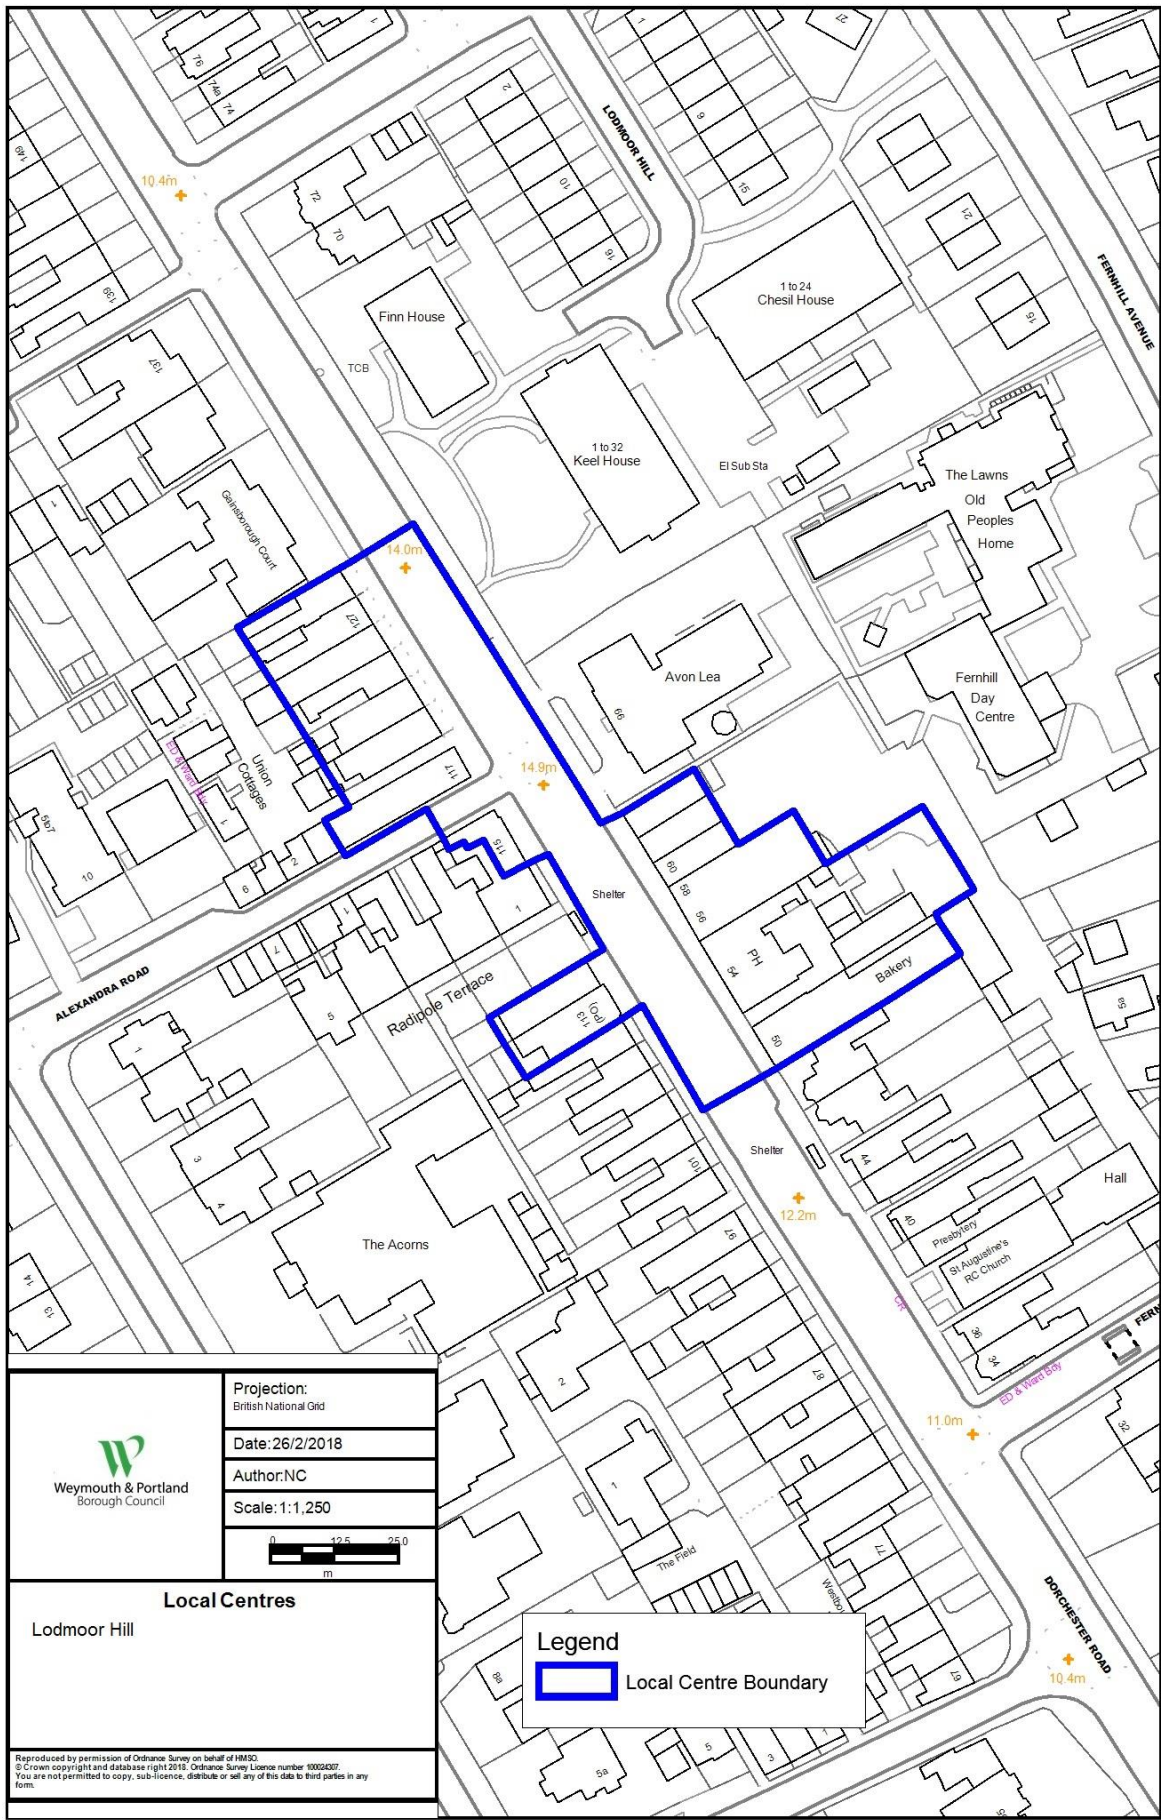

Appendix 6 - Annex 3

Additional Local Centre Maps

	Projection: British National Grid
	Date: 26/2/2018
	Author: NC
	Scale: 1:1,250
	
Local Centres Chickerell	
<small> Reproduced by permission of Ordnance Survey on behalf of HMSO. © Crown copyright and database right 2018. Ordnance Survey Licence number 100040307. You are not permitted to copy, sub-licence, distribute or sell any of this data to third parties in any form. </small>	

Legend
 Local Centre Boundary

 Weymouth & Portland Borough Council	Projection: British National Grid
	Date: 13/6/2018
	Author: NC
	Scale: 1:1,250

Local Centres

South Hill Centre

Legend

 Local Centre Boundary

Reproduced by permission of Ordnance Survey on behalf of HMSO.
 © Crown copyright and database right 2018. Ordnance Survey Licence number 100024.
 You are not permitted to copy, sub-licence, distribute or sell any of this data to third parties.

Legend
 Local Centre Boundary

 Weymouth & Portland Borough Council	Projection: British National Grid
	Date: 13/6/2018
	Author: NC
	Scale: 1:2,000 

Local Centre
 Portland Road, Wyke Regis

Reproduced by permission of Ordnance Survey on behalf of HMSO.
 © Crown copyright and database right 2018. Ordnance Survey Licence number 100024307.
 You are not permitted to copy, sub-licence, distribute or sell any of this data to third parties in any form.