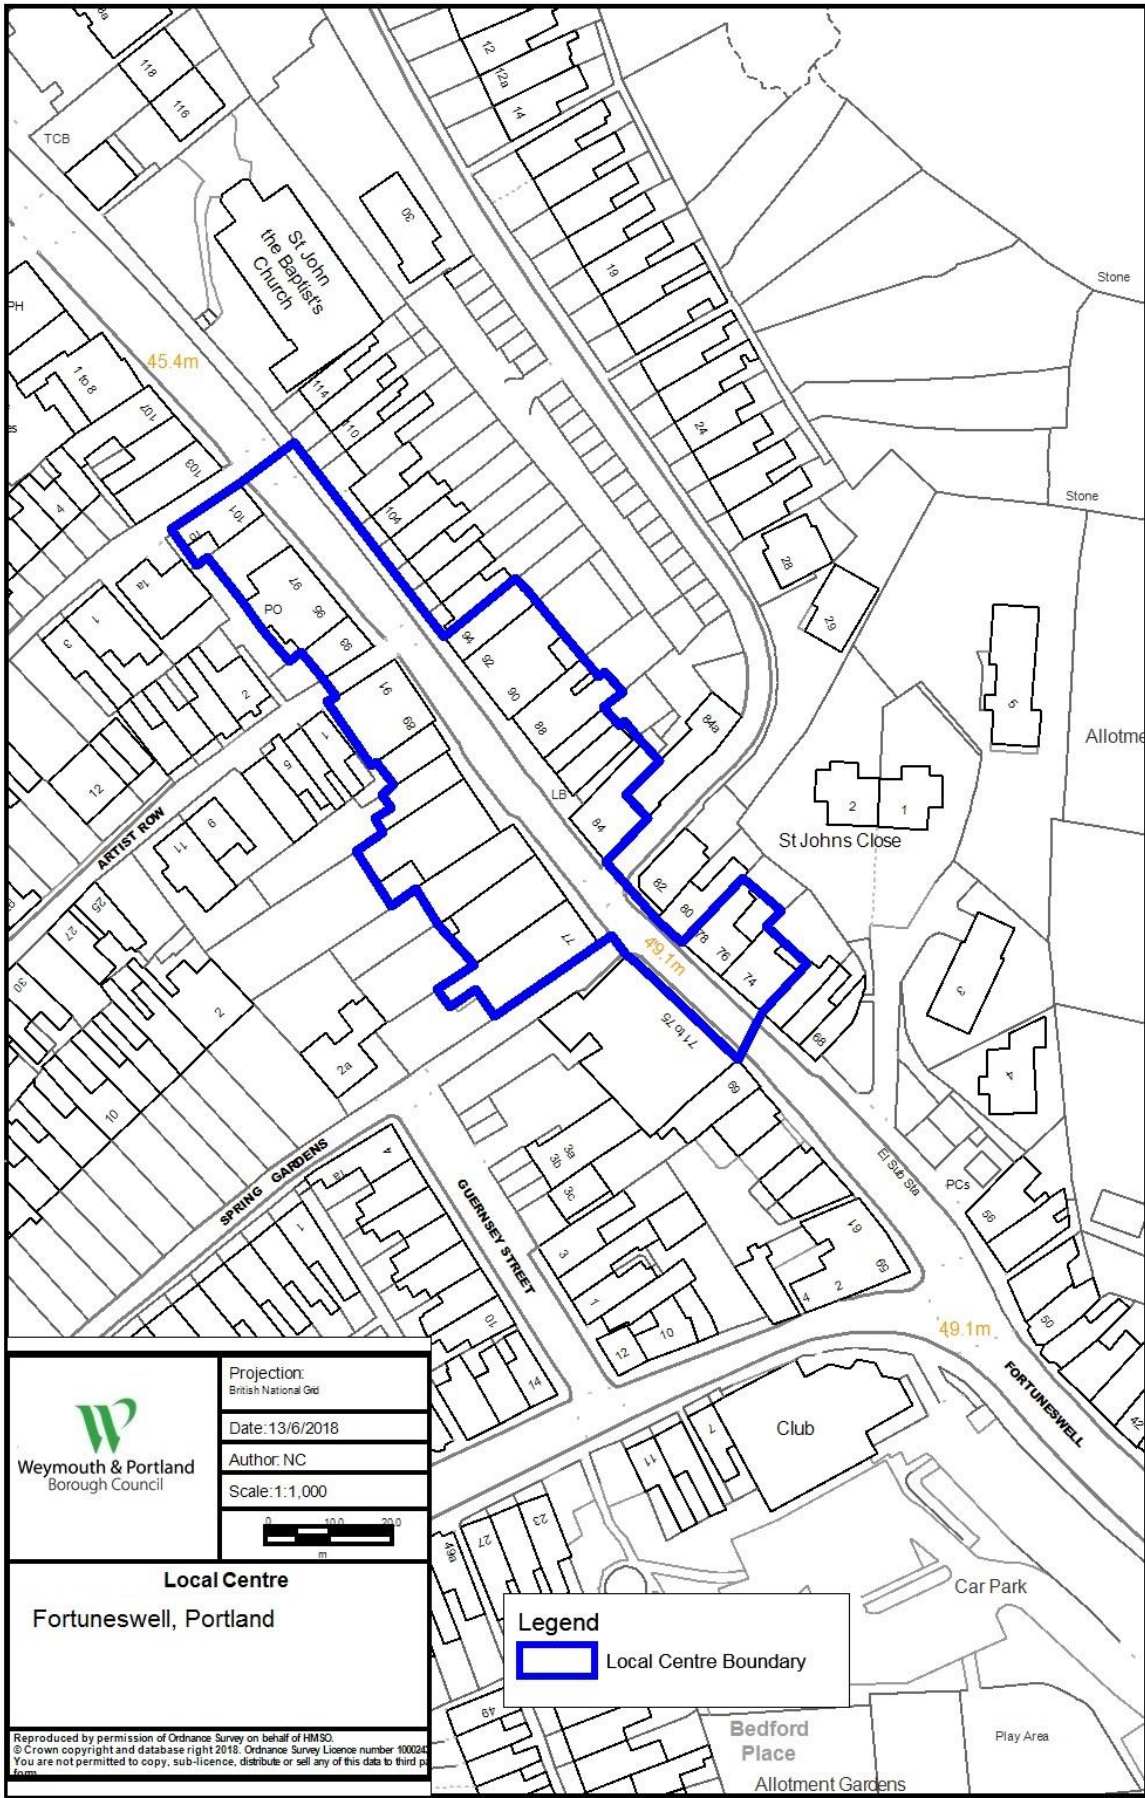

Weymouth & Portland
Borough Council

Projection: British National Grid
Date: 13/6/2018
Author: NC
Scale: 1:1,000

Local Centre
Fortuneswell, Portland

Legend

Local Centre Boundary