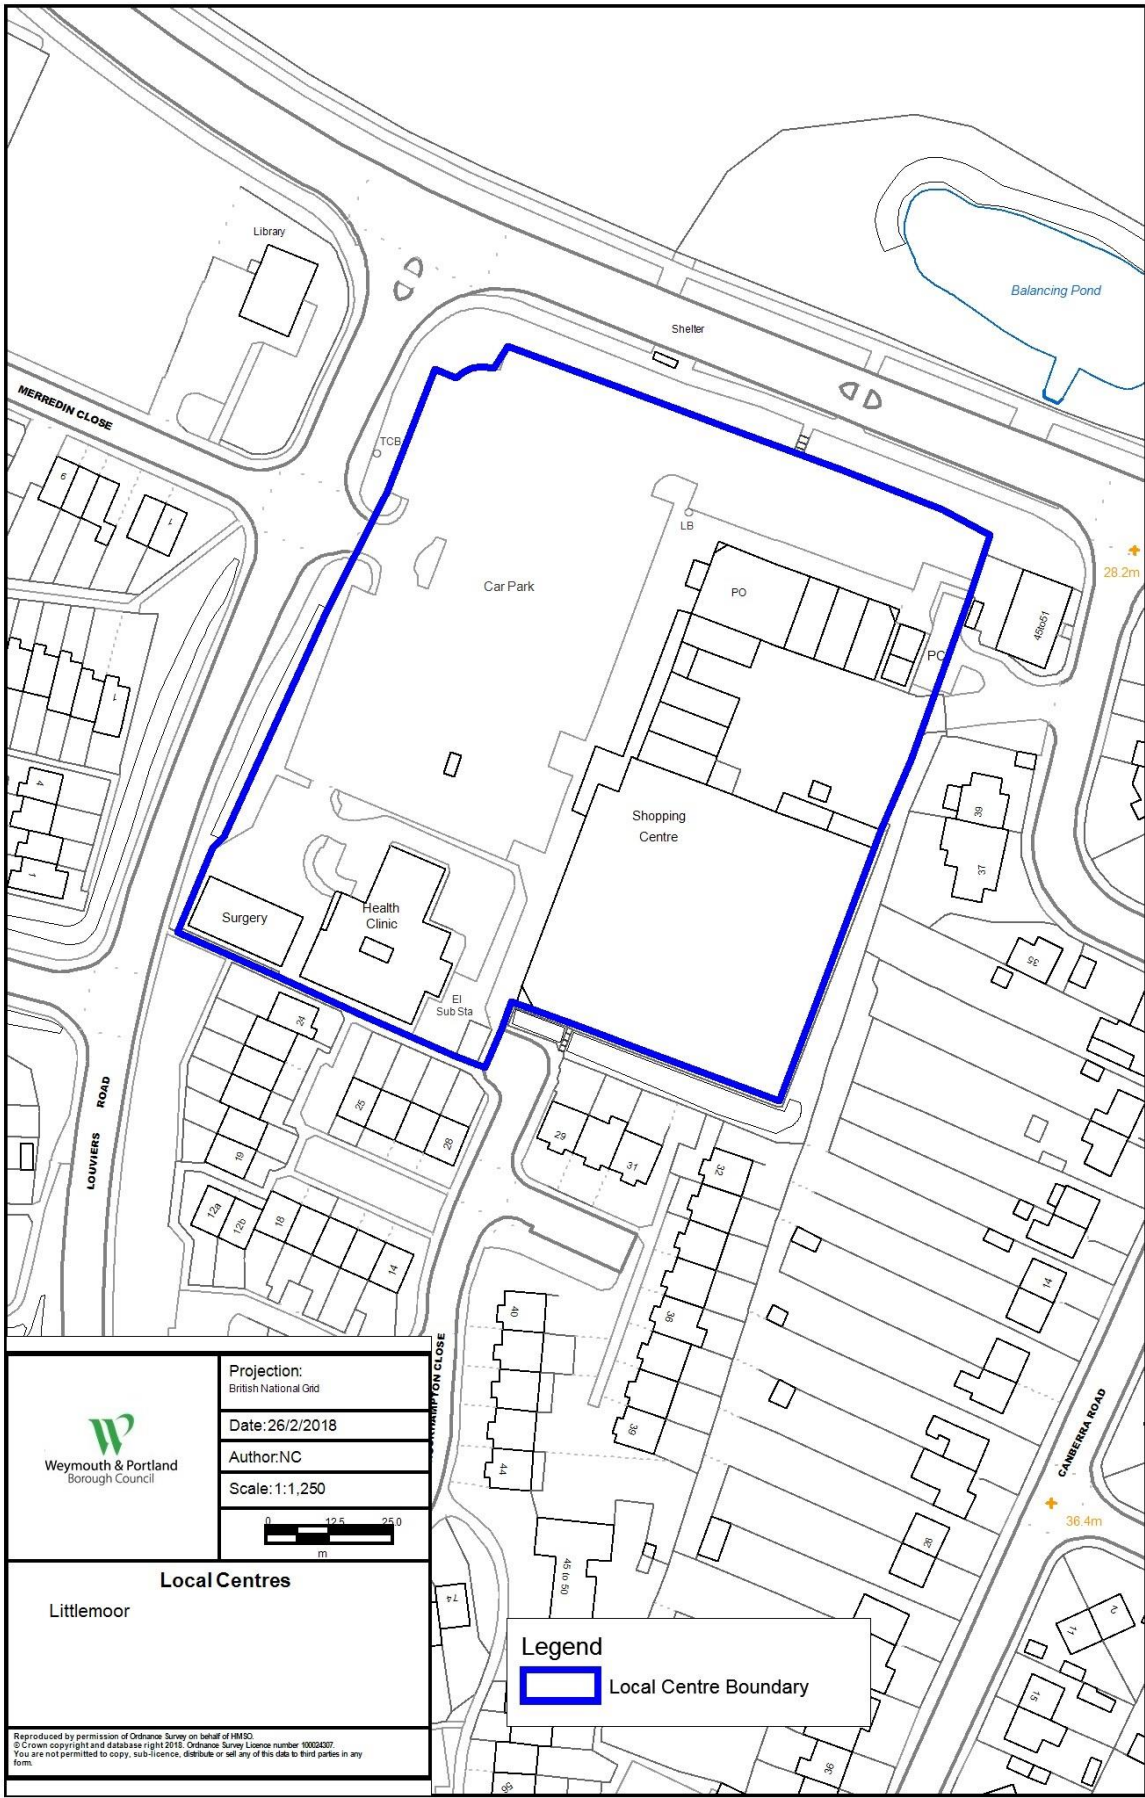

Weymouth & Portland Borough Council	Projection: British National Grid
	Date: 26/2/2018
	Author: NC
	Scale: 1:1,250
Local Centres Littlemoor	
Reproduced by permission of Ordnance Survey on behalf of HMSO. © Crown copyright and database right 2018. Ordnance Survey Licence number 100024207. You are not permitted to copy, sub-licence, distribute or sell any of this data to third parties in any form.	

Legend

Local Centre Boundary