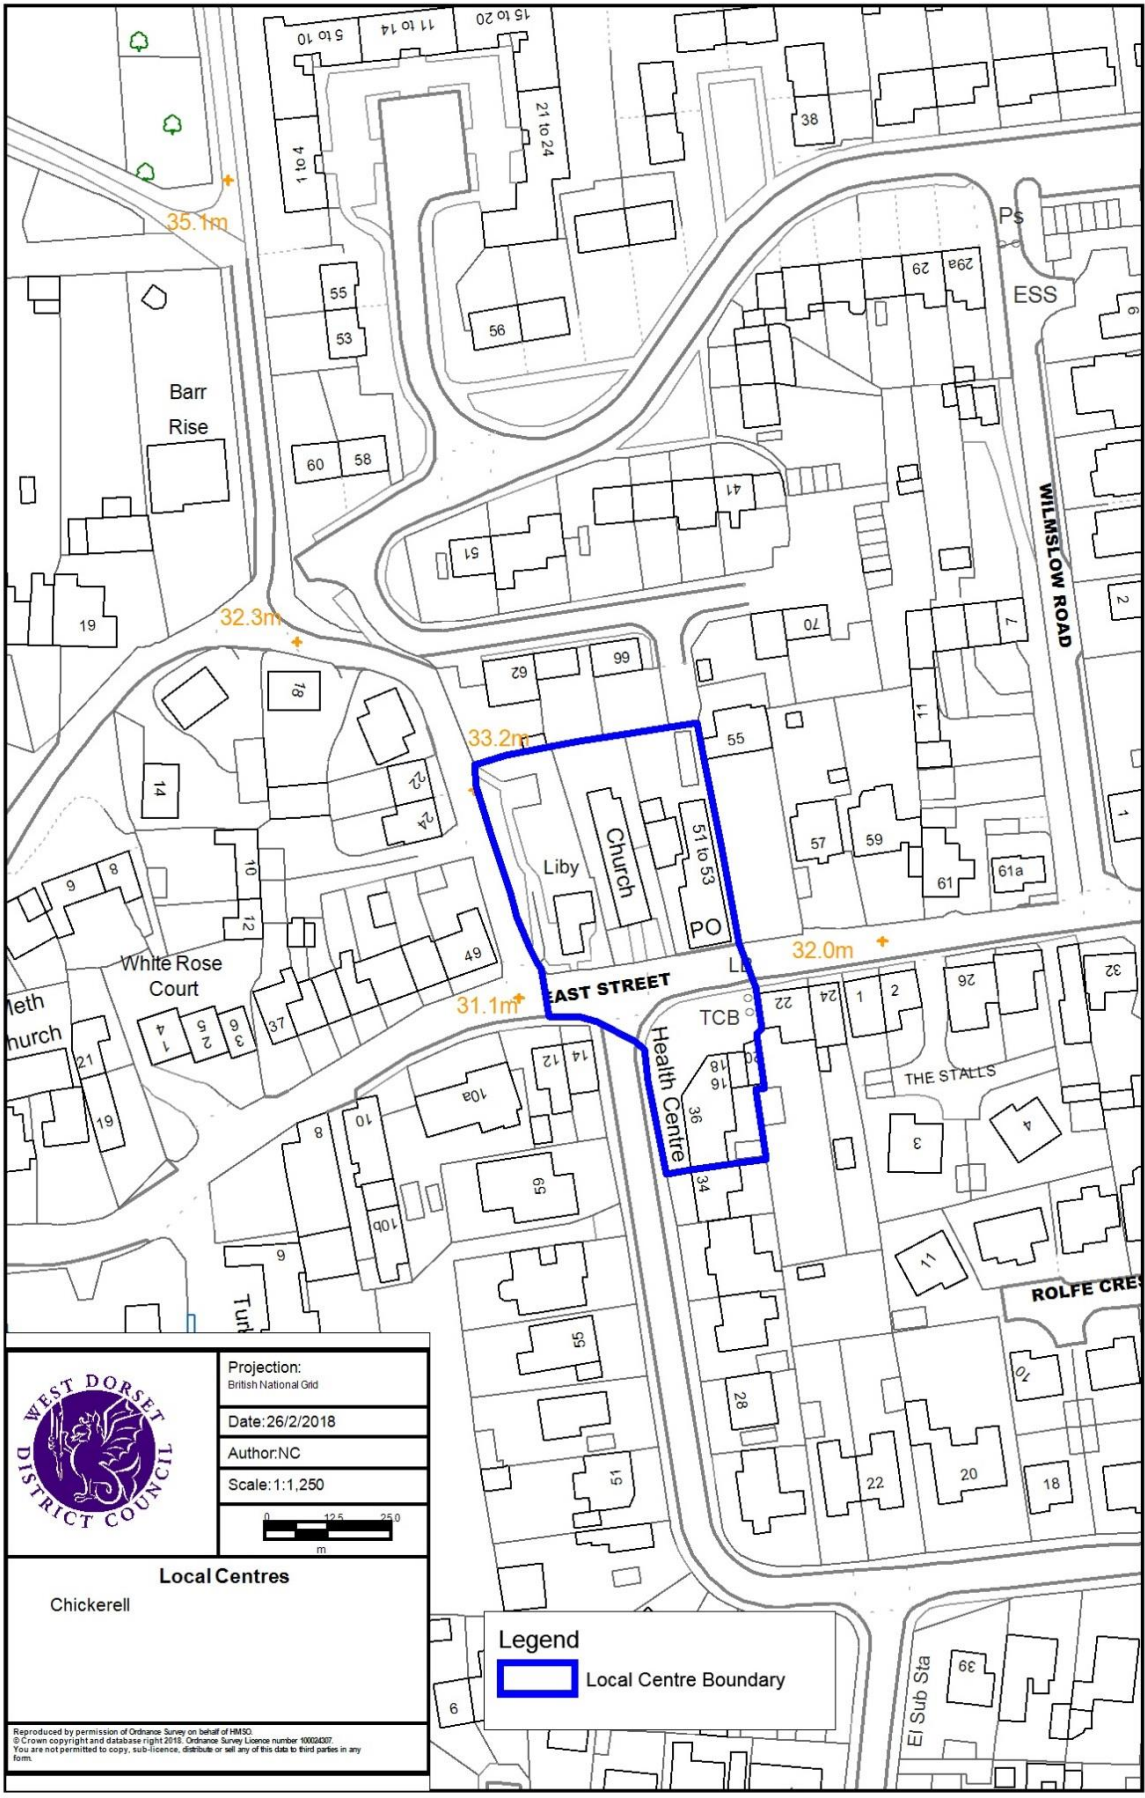

Appendix 6 - Annex 3

Additional Local Centre Maps

	Projection: British National Grid
	Date: 26/2/2018
	Author: NC
	Scale: 1:1,250
	
Local Centres Chickerell	
<small> Reproduced by permission of Ordnance Survey on behalf of HMSO. © Crown copyright and database right 2018. Ordnance Survey Licence number 100040307. You are not permitted to copy, sub-licence, distribute or sell any of this data to third parties in any form. </small>	

Legend
 Local Centre Boundary

 Weymouth & Portland Borough Council	Projection: British National Grid
	Date: 13/6/2018
	Author: NC
	Scale: 1:1,250

Local Centres

South Hill Centre

Legend

 Local Centre Boundary

Reproduced by permission of Ordnance Survey on behalf of HMSO.
 © Crown copyright and database right 2018. Ordnance Survey Licence number 100024.
 You are not permitted to copy, sub-licence, distribute or sell any of this data to third parties.